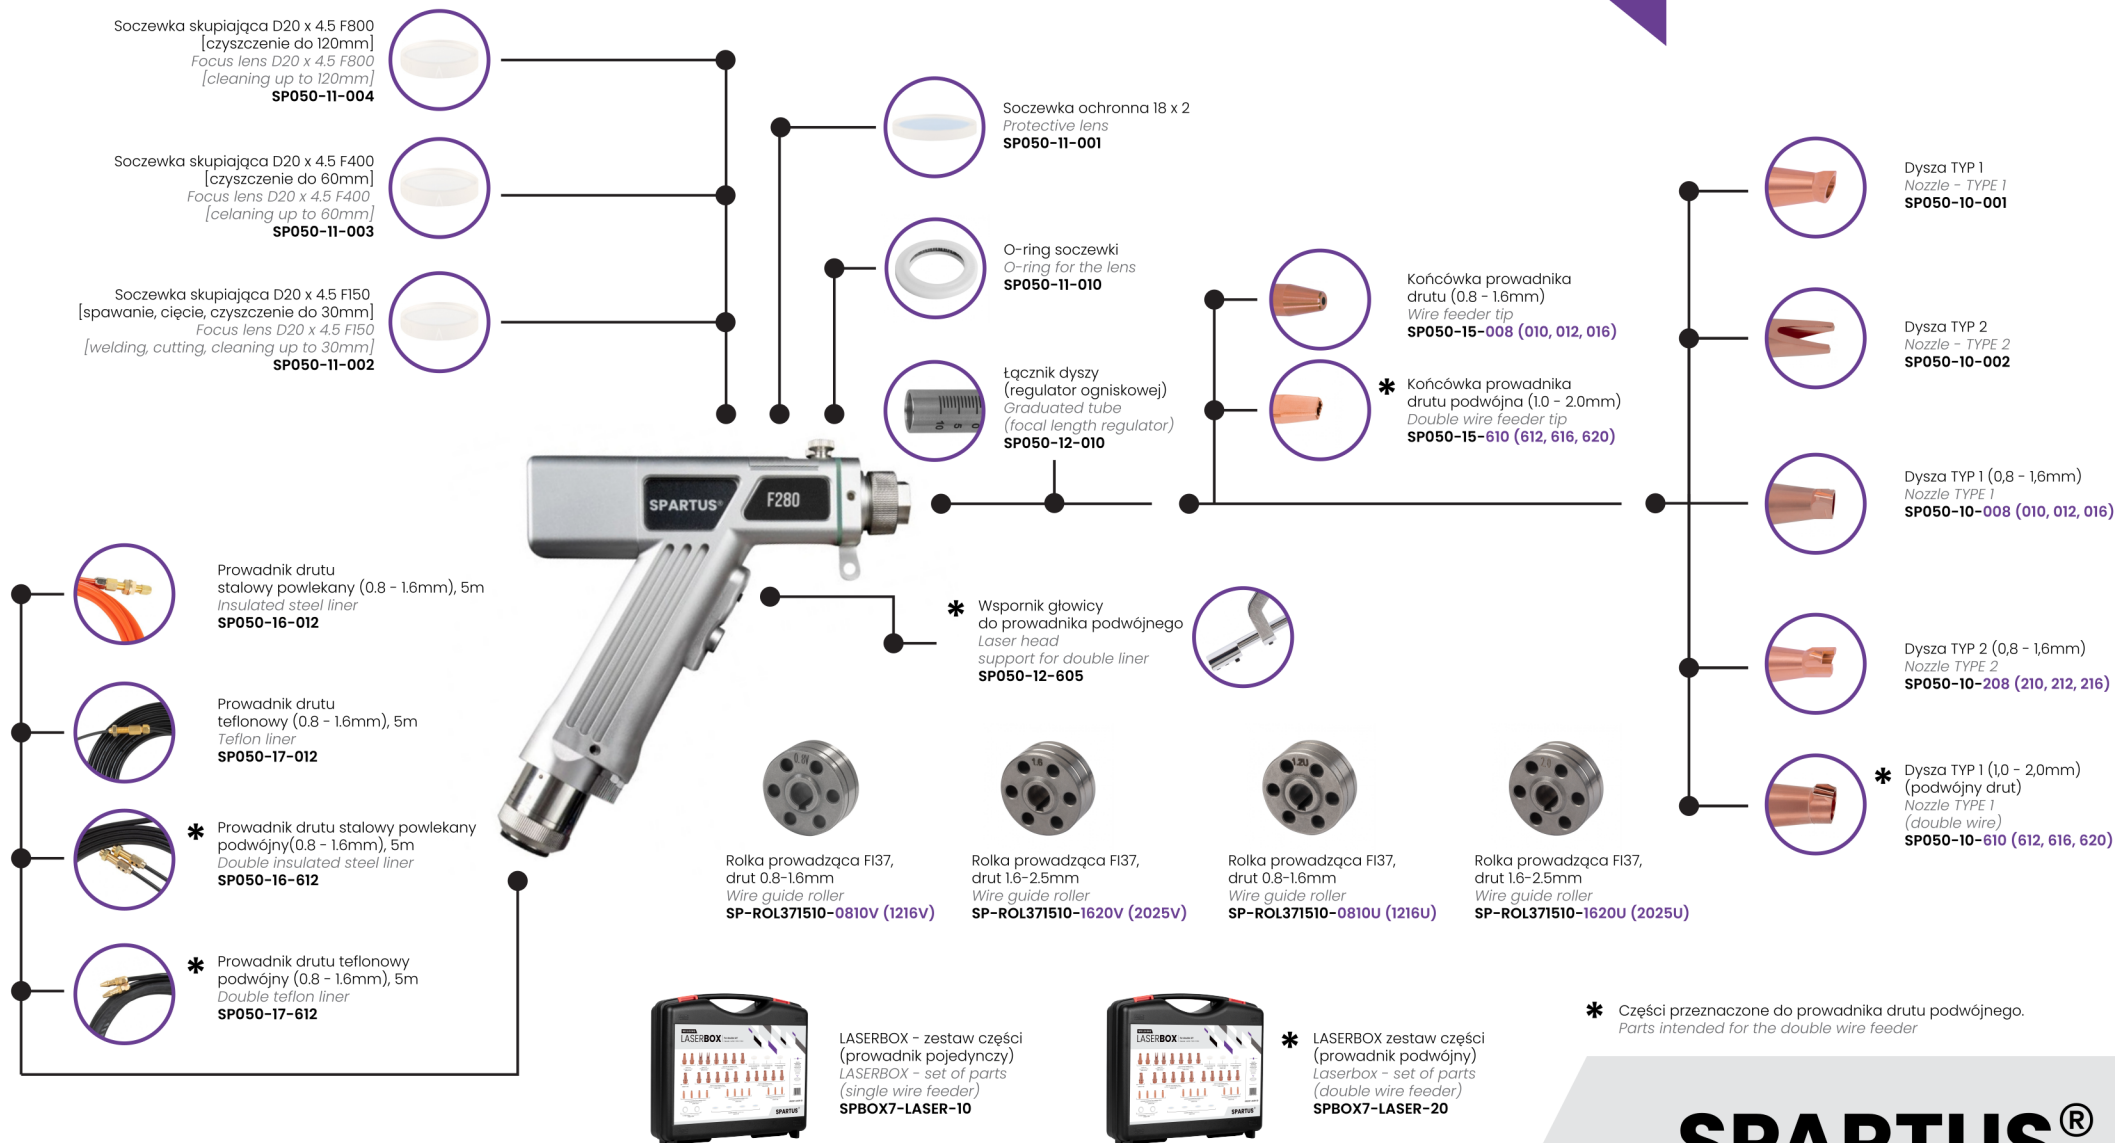

WELDING LASER

Heads A280 • F280

SPARTUS®